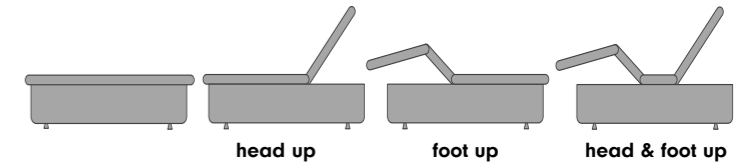

Adjustable positions: