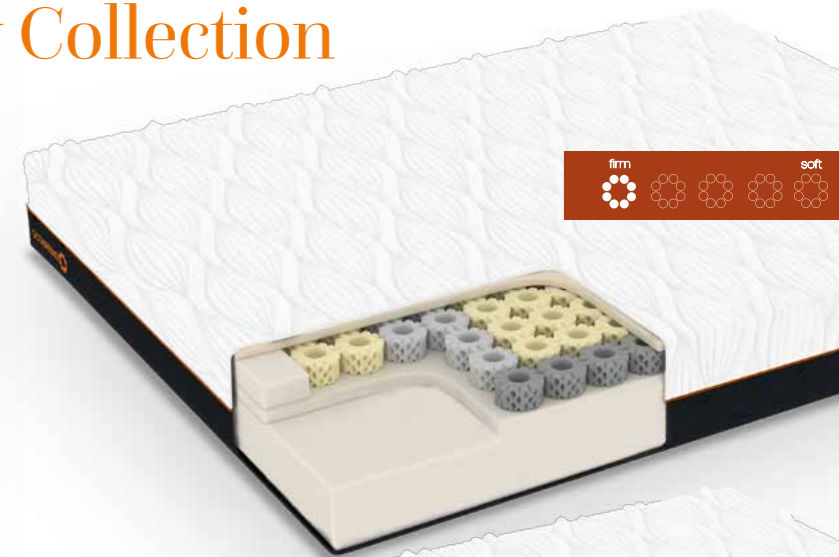

Octaspring® Tribrid

The new Octaspring® Tribrid mattress is a truly unique combination of the three best mattress technologies - all in one innovative sleeping experience. The award winning Octaspring® memory foam springs arranged in 3 body zones are topped with a luxurious layer of latex which all sits on a foundation of over a thousand pocket springs for even weight distribution.

Octaspring® 9500

Experience our unique Octaspring® technology, with a difference, as we've taken our most sumptuous 8500 mattress Octaspring spring core and added in a luxurious layer of latex to create the new top-of-the-range Octaspring® 9500 mattress.

Octaspring® Memory Collection

Octaspring® 5500

The Octaspring® 5500 mattress gives you the great feel and comfort of a traditional memory foam mattress, without the heat and humidity - delivering a deep and restful sleep that will keep you cool and fresh all night long.