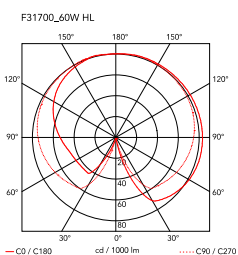

IC Lights Table 1 High

by Michael Anastassiades , 2014

Table lamp providing diffused light. Frame in brass, brushed and transparent varnished or chrome steel, and black. Blown glass opal diffuser. Dimmer on the power chord.

Mounting	Table
Environment	Indoor
Weight	1.7 Kg
Light sources available	1 x MAX 60W E14 HSGS 820lm 2800K [e] cod.RF19781 Dimmable 1 x LED 8W E14 800lm 3000K cod. RF26565 [e] Dimmable 1 x LED 8W E14 700lm 2700K cod. RF26767 [e] Dimmable 1 x LED 10W E14 900lm 3000K [e] cod. RF26260 Dimmable 1 x LED 10W E14 900lm 2700K cod. RF26261 [e] Dimmable