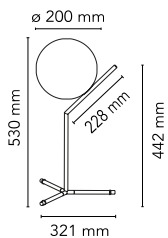

IC Lights Table 1 High

by Michael Anastassiades , 2014

Table lamp providing diffused light. Frame in brass, brushed and transparent varnished or chrome steel, and black. Blown glass opal diffuser. Dimmer on the power chord.

Mounting	Table
Environment	Indoor
Weight	1.7 Kg
Light sources available	1 x MAX 60W E14 HSGS 820lm 2800K [e] cod.RF19781 Dimmable 1 x LED 8W E14 800lm 3000K cod. RF26565 [e] Dimmable 1 x LED 8W E14 700lm 2700K cod. RF26767 [e] Dimmable 1 x LED 10W E14 900lm 3000K [e] cod. RF26260 Dimmable 1 x LED 10W E14 900lm 2700K cod. RF26261 [e] Dimmable