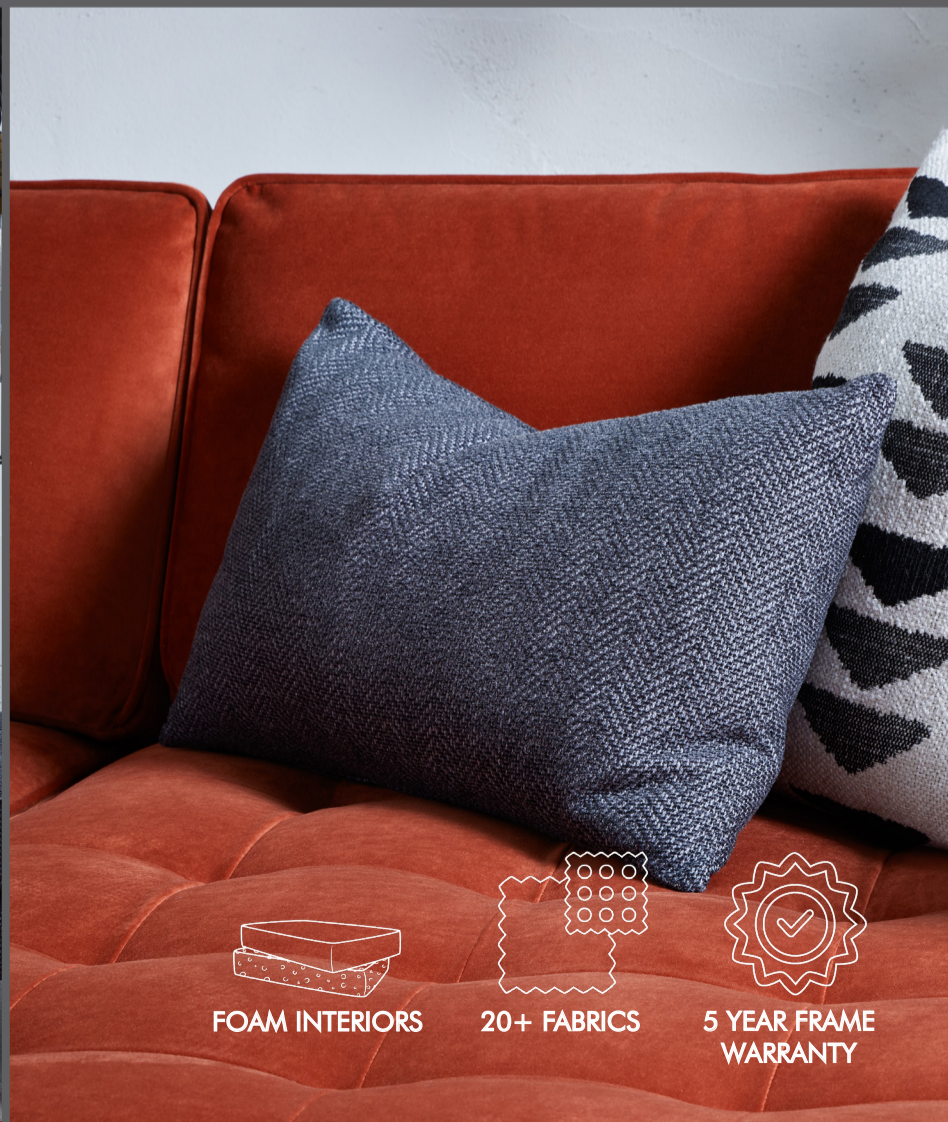

**MADE IN
BRITAIN**

PRODUCTS SHOWN IN ODYSSEY TERRACOTTA & ZEUS
CHARCOAL

FOAM INTERIORS

20+ FABRICS

5 YEAR FRAME
WARRANTY